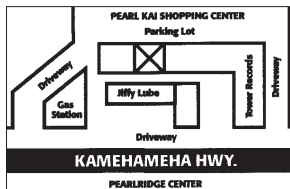

Hawaiian Print

Water Repellent

Solid Colors

PEARL KAI LOCATION!

488-5475
OPEN 7 DAYS
A WEEK
9AM TO 6PM
 Pearl Kai Shopping Center
 98-199 Kamehameha Highway
 (Behind Jiffy Lube)

WAIPAHU LOCATION

676-3754
OPEN 7 DAYS
A WEEK
9AM TO 5PM
 94-170 Leo'ole Street
 Waipahu, HI 96797
 (Behind Pflueger Auto Value Center)